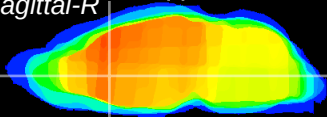

Coronal

Sagittal-R

Sagittal-L

ViBrism: CX04073
Horizontal

LS