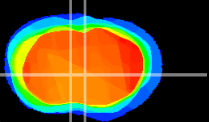

Coronal

Sagittal-R

Sagittal-L

ViBrism: CX04073
Horizontal

LS