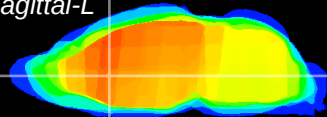

Coronal

Sagittal-R

Sagittal-L

ViBrism: CX04073
Horizontal

LS