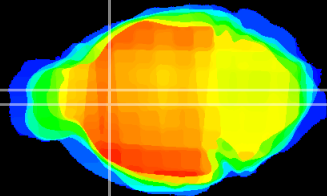

Coronal

Sagittal-R

Sagittal-L

ViBrism: CX04073
Horizontal

LS