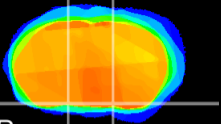

Coronal

Sagittal-R

Sagittal-L

ViBrism: CX04079
Horizontal

S0