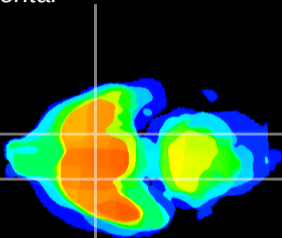

Coronal

Sagittal-R

Sagittal-L

ViBrism: CX04079
Horizontal

S0