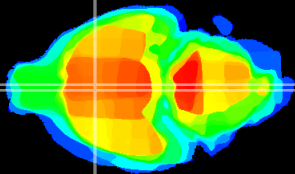

Coronal

Sagittal-R

Sagittal-L

ViBriSM: CX04085  
Horizontal

MPA