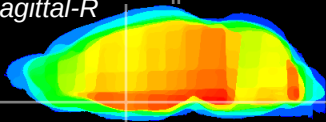

Coronal

Sagittal-R

Sagittal-L

ViBriSM: CX04085  
Horizontal

MPA