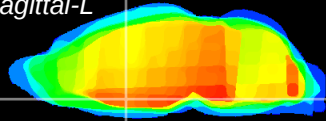

Coronal

Sagittal-R

Sagittal-L

ViBriSM: CX04085  
Horizontal

MPA