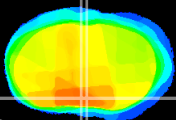

Coronal

Sagittal-R

Sagittal-L

ViBriSM: CX04085  
Horizontal

MPA