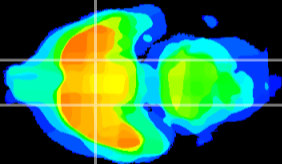

Coronal

Sagittal-R

Sagittal-L

ViBriSM: CX04088  
Horizontal

S0