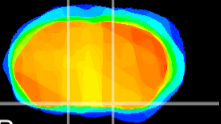

Coronal

Sagittal-R

Sagittal-L

ViBriSM: CX04088  
Horizontal

S0