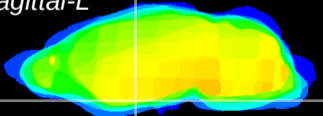

Coronal

Sagittal-R

Sagittal-L

ViBrism: CX04090
Horizontal

S0