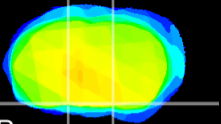

Coronal

Sagittal-R

Sagittal-L

ViBrism: CX04090
Horizontal

S0