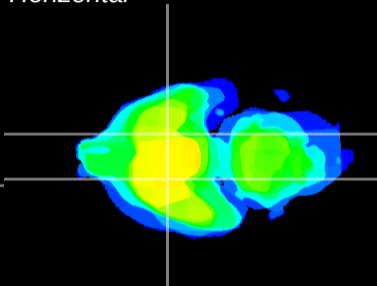

Coronal

Sagittal-R

Sagittal-L

ViBrism: CX04090
Horizontal

S0