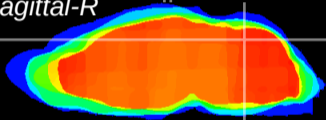

Coronal

Sagittal-R

Sagittal-L

ViBrism: CX04093
Horizontal

Cb vermis