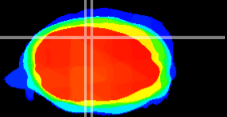

Coronal

Sagittal-R

Sagittal-L

ViBrism: CX04093
Horizontal

Cb vermis