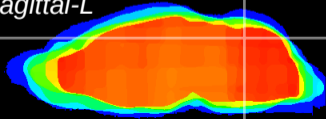

Coronal

Sagittal-R

Sagittal-L

ViBrism: CX04093
Horizontal

Cb vermis