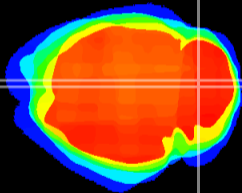

Coronal

Sagittal-R

Sagittal-L

ViBrism: CX04093
Horizontal

Cb vermis