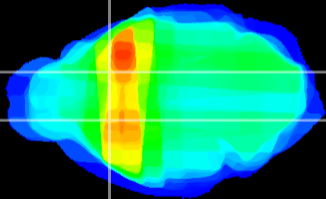

Coronal

Sagittal-R

Sagittal-L

ViBrisM: CX04097
Horizontal

CPU medial