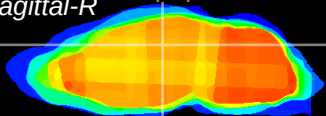

Coronal

Sagittal-R

Sagittal-L

ViBrism: CX04100
Horizontal

DG