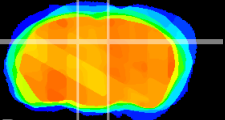

Coronal

Sagittal-R

Sagittal-L

ViBrism: CX04100
Horizontal

DG