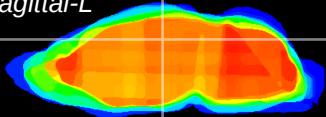

Coronal

Sagittal-R

Sagittal-L

ViBrism: CX04100
Horizontal

DG