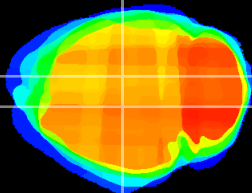

Coronal

Sagittal-R

Sagittal-L

ViBrism: CX04100
Horizontal

DG