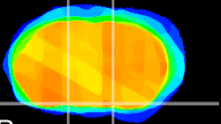

Coronal

Sagittal-R

Sagittal-L

ViBrism: CX04100
Horizontal

S0