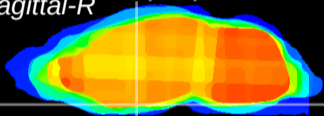

Coronal

Sagittal-R

Sagittal-L

ViBrism: CX04100
Horizontal

S0