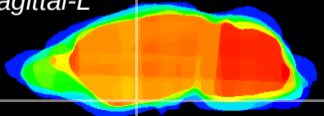

Coronal

Sagittal-R

Sagittal-L

ViBrism: CX04100
Horizontal

S0