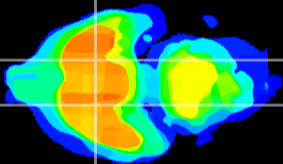

Coronal

Sagittal-R

Sagittal-L

ViBrism: CX04100
Horizontal

S0