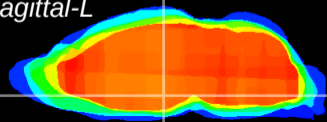

Coronal

Sagittal-R

Sagittal-L

ViBrism: CX04101
Horizontal

DM