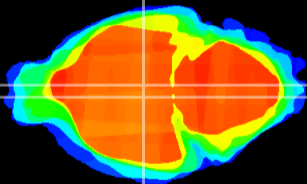

Coronal

Sagittal-R

Sagittal-L

ViBrism: CX04101
Horizontal

DM