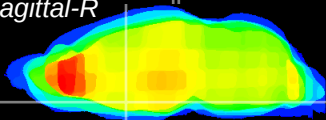

Coronal

Sagittal-R

Sagittal-L

ViBrism: CX04106
Horizontal

MPA