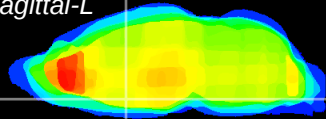

Coronal

Sagittal-R

Sagittal-L

ViBrism: CX04106
Horizontal

MPA