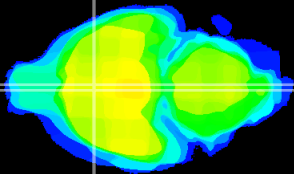

Coronal

Sagittal-R

Sagittal-L

ViBrism: CX04106
Horizontal

MPA