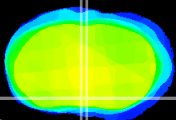

Coronal

Sagittal-R

Sagittal-L

ViBrism: CX04106
Horizontal

MPA