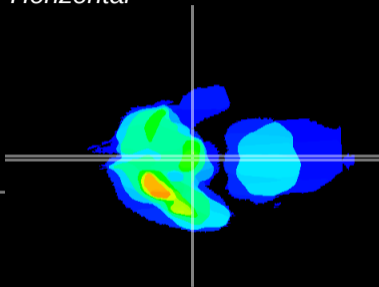

Coronal

Sagittal-R

Sagittal-L

ViBrism: CX04108
Horizontal

ME