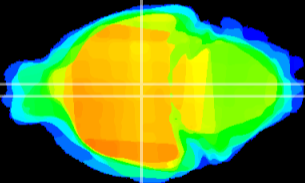

Coronal

Sagittal-R

Sagittal-L

ViBrism: CX04114
Horizontal

DM