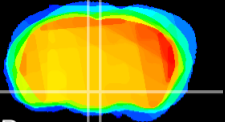

Coronal

Sagittal-R

Sagittal-L

ViBrism: CX04114
Horizontal

DM