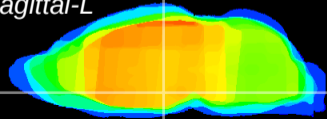

Coronal

Sagittal-R

Sagittal-L

ViBrism: CX04114
Horizontal

DM