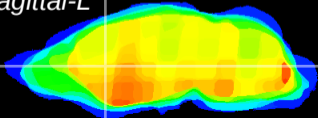

Coronal

Sagittal-R

Sagittal-L

ViBrism: CX04115
Horizontal

CPU medial