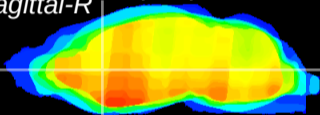

Coronal

Sagittal-R

Sagittal-L

ViBrism: CX04115
Horizontal

CPU medial