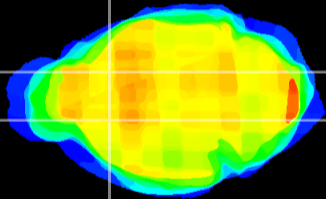

Coronal

Sagittal-R

Sagittal-L

ViBrism: CX04115
Horizontal

CPU medial