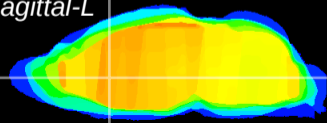

Coronal

Sagittal-R

Sagittal-L

ViBrism: CX04117
Horizontal

LS