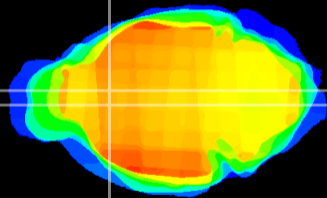

Coronal

Sagittal-R

Sagittal-L

ViBrism: CX04117
Horizontal

LS