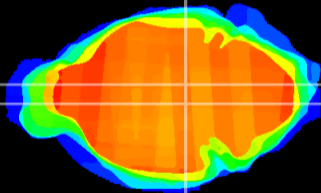

Coronal

Sagittal-R

Sagittal-L

ViBrism: CX04119
Horizontal

VTA