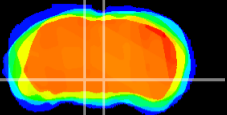

Coronal

Sagittal-R

Sagittal-L

ViBrism: CX04119
Horizontal

VTA