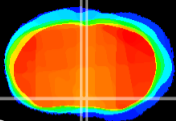

Coronal

Sagittal-R

Sagittal-L

ViBrism: CX04122
Horizontal

MPA