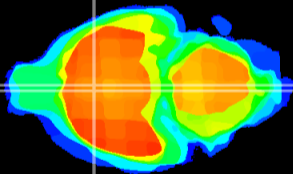

Coronal

Sagittal-R

Sagittal-L

ViBrism: CX04122
Horizontal

MPA