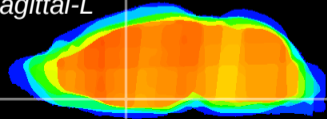

Coronal

Sagittal-R

Sagittal-L

ViBrism: CX04122
Horizontal

MPA