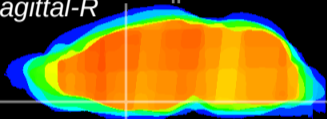

Coronal

Sagittal-R

Sagittal-L

ViBrism: CX04122
Horizontal

MPA