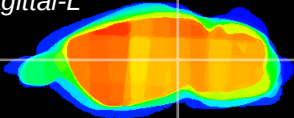

Coronal

Sagittal-R

Sagittal-L

ViBrism: CX04125
Horizontal

MG