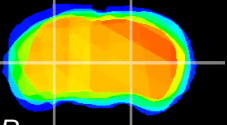

Coronal

Sagittal-R

Sagittal-L

ViBrism: CX04125
Horizontal

MG