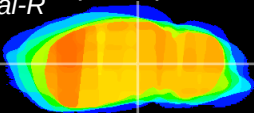

Coronal

Sagittal-R

Sagittal-L

ViBrism: CX04125
Horizontal

MG