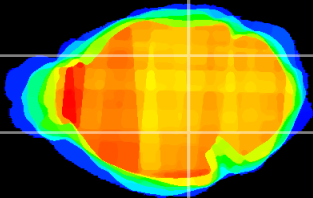

Coronal

Sagittal-R

Sagittal-L

ViBrism: CX04125
Horizontal

MG