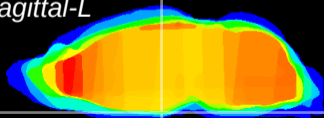

Coronal

Sagittal-R

Sagittal-L

ViBrism: CX04139
Horizontal

ME