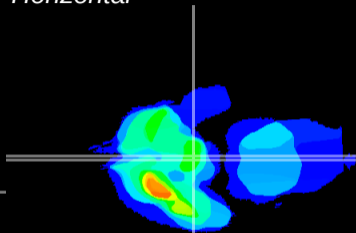

Coronal

Sagittal-R

Sagittal-L

ViBrism: CX04139
Horizontal

ME