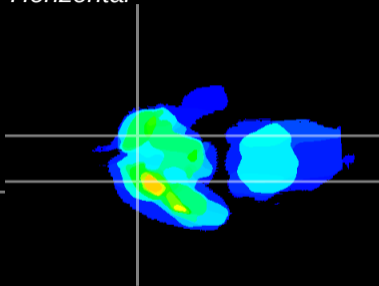

Coronal

Sagittal-R

Sagittal-L

ViBrisM: CX04144  
Horizontal

Tu