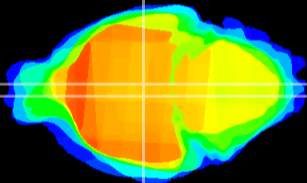

Coronal

Sagittal-R

Sagittal-L

ViBrism: CX04147
Horizontal

DM