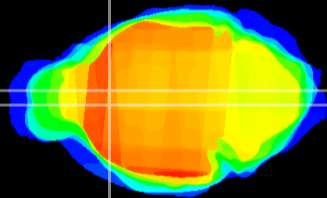

Coronal

Sagittal-R

Sagittal-L

ViBrism: CX04147
Horizontal

LS