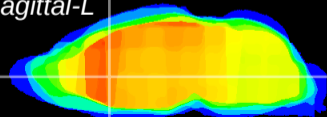

Coronal

Sagittal-R

Sagittal-L

ViBrism: CX04147
Horizontal

LS