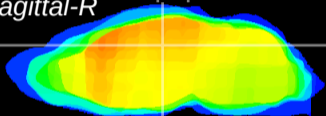

Coronal

Sagittal-R

Sagittal-L

ViBrism: CX04150
Horizontal

DG