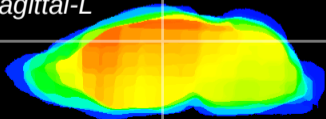

Coronal

Sagittal-R

Sagittal-L

ViBrism: CX04150
Horizontal

DG