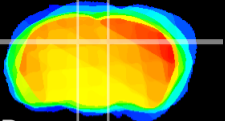

Coronal

Sagittal-R

Sagittal-L

ViBrism: CX04150
Horizontal

DG