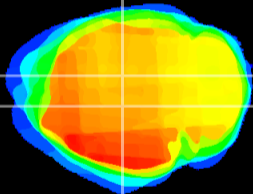

Coronal

Sagittal-R

Sagittal-L

ViBrism: CX04150
Horizontal

DG