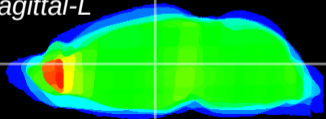

Coronal

Sagittal-R

Sagittal-L

ViBrism: CX04151
Horizontal

MD