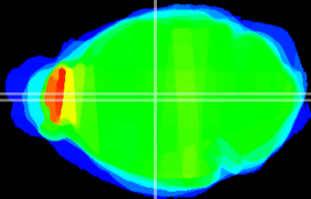

Coronal

Sagittal-R

Sagittal-L

ViBrism: CX04151
Horizontal

MD