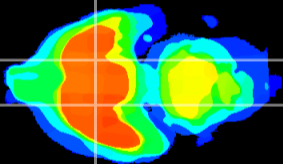

Coronal

Sagittal-R

Sagittal-L

ViBrism: CX04155
Horizontal

S0