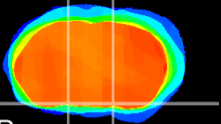

Coronal

Sagittal-R

Sagittal-L

ViBrism: CX04155
Horizontal

S0