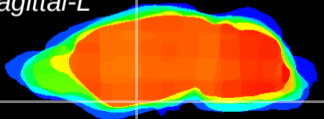

Coronal

Sagittal-R

Sagittal-L

ViBrism: CX04155
Horizontal

S0