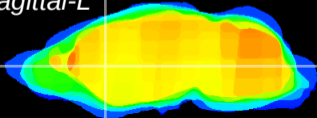

Coronal

Sagittal-R

Sagittal-L

ViBrism: CX04156
Horizontal

CPU medial