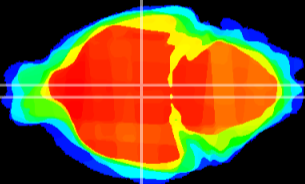

Coronal

Sagittal-R

Sagittal-L

ViBrism: CX04159
Horizontal

DM