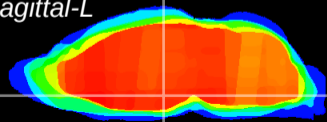

Coronal

Sagittal-R

Sagittal-L

ViBrism: CX04159
Horizontal

DM