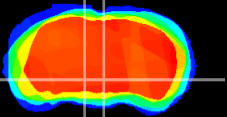

Coronal

Sagittal-R

Sagittal-L

ViBrism: CX04159
Horizontal

VTA