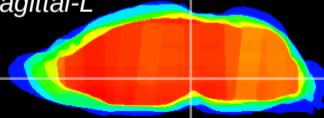

Coronal

Sagittal-R

Sagittal-L

ViBrism: CX04159
Horizontal

VTA