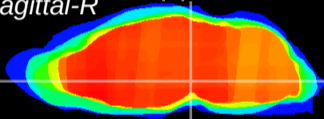

Coronal

Sagittal-R

Sagittal-L

ViBrism: CX04159
Horizontal

VTA