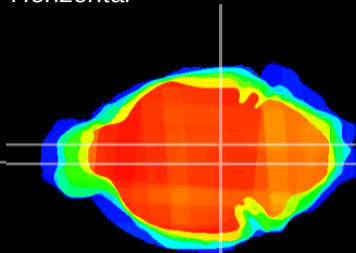

Coronal

Sagittal-R

Sagittal-L

ViBrism: CX04159
Horizontal

VTA