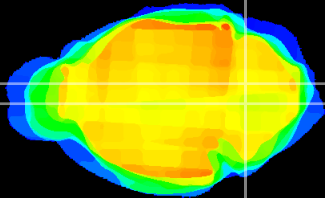

Coronal

Sagittal-R

Sagittal-L

ViBrism: CX04163
Horizontal

MVe