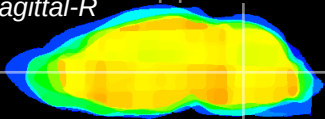

Coronal

Sagittal-R

Sagittal-L

ViBrism: CX04163
Horizontal

MVe