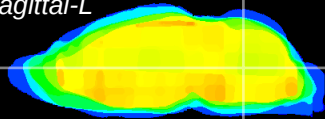

Coronal

Sagittal-R

Sagittal-L

ViBrism: CX04163
Horizontal

MVe