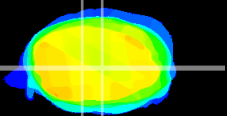

Coronal

Sagittal-R

Sagittal-L

ViBrism: CX04163
Horizontal

MVe