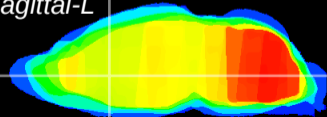

Coronal

Sagittal-R

Sagittal-L

ViBrism: CX04165
Horizontal

LS