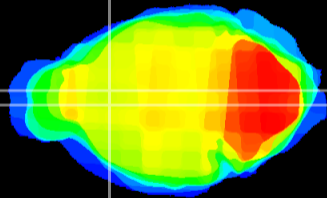

Coronal

Sagittal-R

Sagittal-L

ViBrism: CX04165
Horizontal

LS