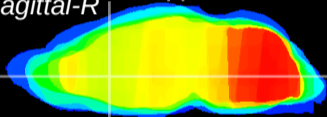

Coronal

Sagittal-R

Sagittal-L

ViBrism: CX04165
Horizontal

LS