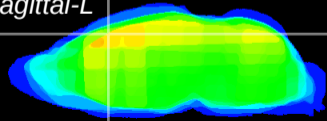

Coronal

Sagittal-R

Sagittal-L

ViBris: CX04167
Horizontal

Cx motor