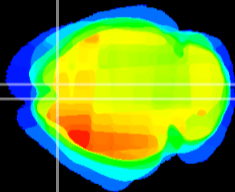

Coronal

Sagittal-R

Sagittal-L

ViBris: CX04167
Horizontal

Cx motor