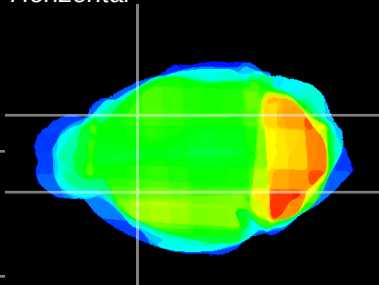

Coronal

Sagittal-R

Sagittal-L

ViBrism: CX04168
Horizontal

CPU lateral