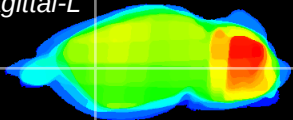

Coronal

Sagittal-R

Sagittal-L

ViBrism: CX04168
Horizontal

CPU lateral