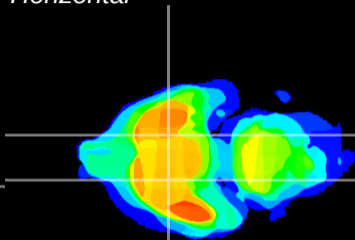

Coronal

Sagittal-R

Sagittal-L

ViBrism: CX04172
Horizontal

S0