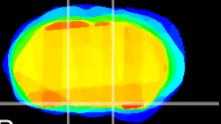

Coronal

Sagittal-R

Sagittal-L

ViBrism: CX04172
Horizontal

S0