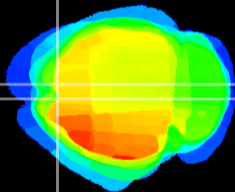

Coronal

Sagittal-R

Sagittal-L

ViBrism: CX04177  
Horizontal

Cx motor