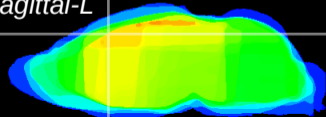

Coronal

Sagittal-R

Sagittal-L

ViBrism: CX04177  
Horizontal

Cx motor