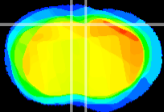

Coronal

Sagittal-R

Sagittal-L

ViBrism: CX04177  
Horizontal

Cx motor