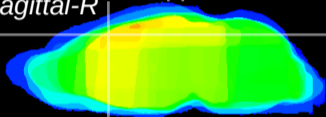

Coronal

Sagittal-R

Sagittal-L

ViBrism: CX04177  
Horizontal

Cx motor