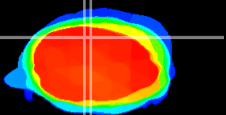

Coronal

Sagittal-R

Sagittal-L

ViBrism: CX04178
Horizontal

Cb vermis