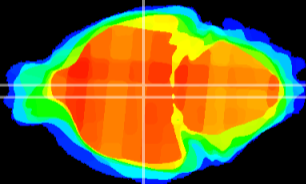

Coronal

Sagittal-R

Sagittal-L

ViBrism: CX04186
Horizontal

DM