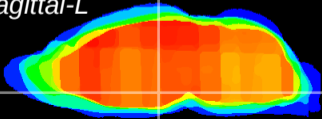

Coronal

Sagittal-R

Sagittal-L

ViBrism: CX04186
Horizontal

DM