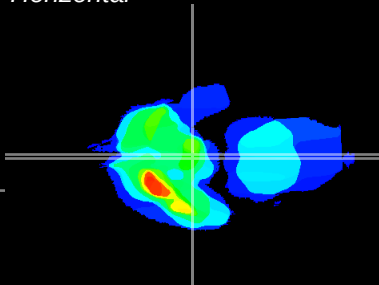

Coronal

Sagittal-R

Sagittal-L

ViBrism: CX04187
Horizontal

ME