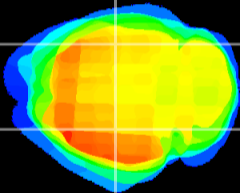

Coronal

Sagittal-R

Sagittal-L

ViBrism: CX04188
Horizontal

CA2/CA3