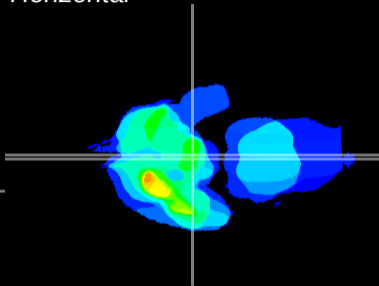

Coronal

Sagittal-R

Sagittal-L

ViBrism: CX04188
Horizontal

ME