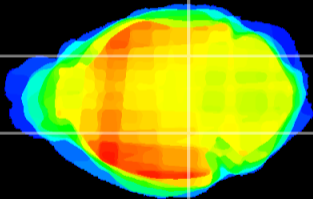

Coronal

Sagittal-R

Sagittal-L

ViBrism: CX04188
Horizontal

MG