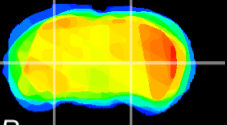

Coronal

Sagittal-R

Sagittal-L

ViBrism: CX04188
Horizontal

MG