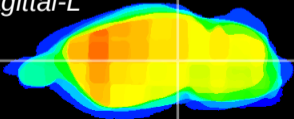

Coronal

Sagittal-R

Sagittal-L

ViBrism: CX04188
Horizontal

MG