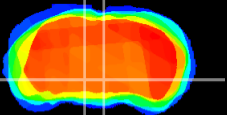

Coronal

Sagittal-R

Sagittal-L

ViBrism: CX04190
Horizontal

VTA