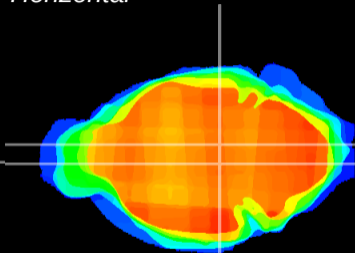

Coronal

Sagittal-R

Sagittal-L

ViBrism: CX04190
Horizontal

VTA