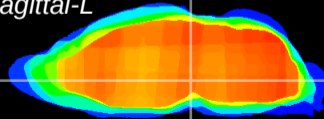

Coronal

Sagittal-R

Sagittal-L

ViBrism: CX04190
Horizontal

VTA