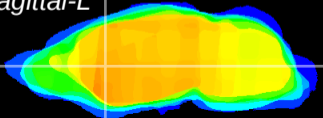

Coronal

Sagittal-R

Sagittal-L

ViBrism: CX04194
Horizontal

CPU medial