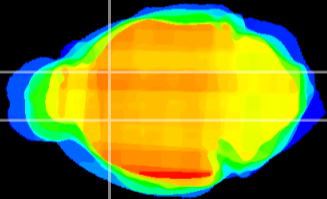

Coronal

Sagittal-R

Sagittal-L

ViBrism: CX04194
Horizontal

CPU medial