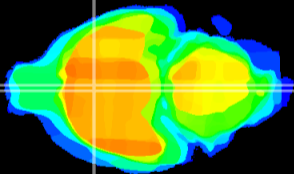

Coronal

Sagittal-R

Sagittal-L

ViBrism: CX04194
Horizontal

MPA