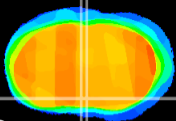

Coronal

Sagittal-R

Sagittal-L

ViBrism: CX04194
Horizontal

MPA