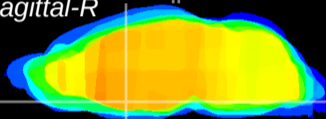

Coronal

Sagittal-R

Sagittal-L

ViBrism: CX04194
Horizontal

MPA