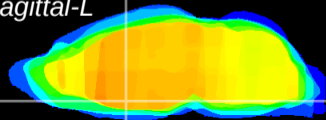

Coronal

Sagittal-R

Sagittal-L

ViBrism: CX04194
Horizontal

MPA