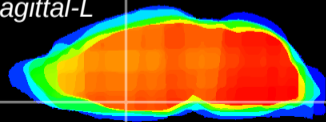

Coronal

Sagittal-R

Sagittal-L

ViBrism: CX04196
Horizontal

MPA