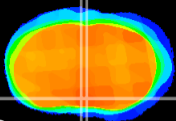

Coronal

Sagittal-R

Sagittal-L

ViBrism: CX04196
Horizontal

MPA