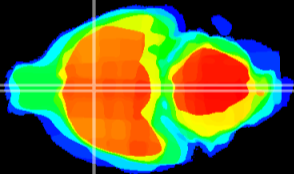

Coronal

Sagittal-R

Sagittal-L

ViBrism: CX04196
Horizontal

MPA