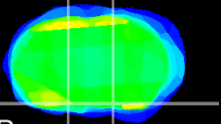

Coronal

Sagittal-R

Sagittal-L

ViBrism: CX04199
Horizontal

S0