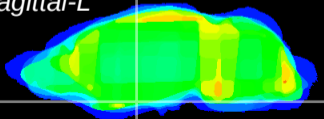

Coronal

Sagittal-R

Sagittal-L

ViBrism: CX04199
Horizontal

S0