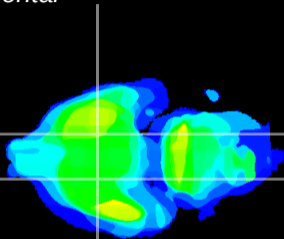

Coronal

Sagittal-R

Sagittal-L

ViBrism: CX04199
Horizontal

S0