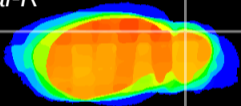

Coronal

Sagittal-R

Sagittal-L

ViBrism: CX04212
Horizontal

Cb lobe