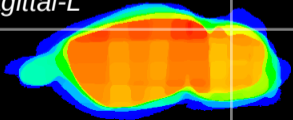

Coronal

Sagittal-R

Sagittal-L

ViBrism: CX04212
Horizontal

Cb lobe