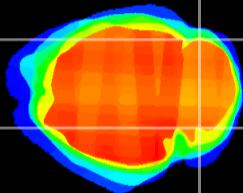

Coronal

Sagittal-R

Sagittal-L

ViBrism: CX04212
Horizontal

Cb lobe