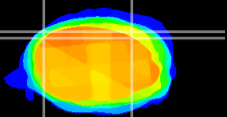

Coronal

Sagittal-R

Sagittal-L

ViBrism: CX04212
Horizontal

Cb lobe