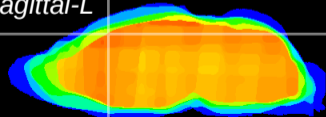

Coronal

Sagittal-R

Sagittal-L

ViBriSM: CX04213
Horizontal

Cx motor