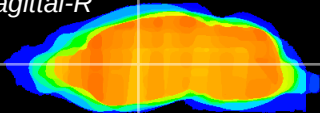

Coronal

Sagittal-R

Sagittal-L

ViBrism: CX04213
Horizontal

VA/VL