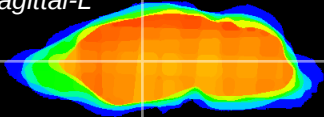

Coronal

Sagittal-R

Sagittal-L

ViBrism: CX04213
Horizontal

VA/VL