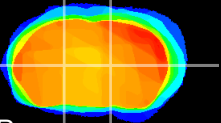

Coronal

Sagittal-R

Sagittal-L

ViBrism: CX04213
Horizontal

VA/VL