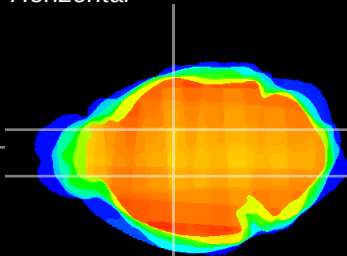

Coronal

Sagittal-R

Sagittal-L

ViBrism: CX04213
Horizontal

VA/VL