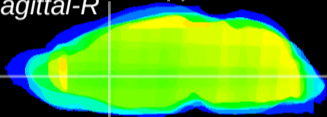

Coronal

Sagittal-R

Sagittal-L

ViBrism: CX04216
Horizontal

LS