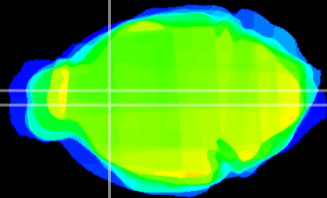

Coronal

Sagittal-R

Sagittal-L

ViBrism: CX04216
Horizontal

LS