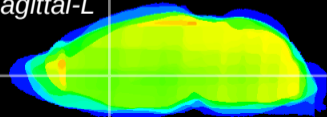

Coronal

Sagittal-R

Sagittal-L

ViBrism: CX04216
Horizontal

LS