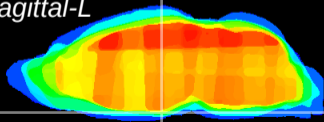

Coronal

Sagittal-R

Sagittal-L

ViBrism: CX04220
Horizontal

ME