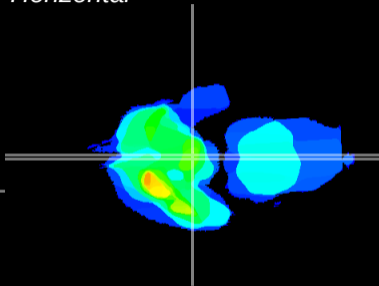

Coronal

Sagittal-R

Sagittal-L

ViBrism: CX04220
Horizontal

ME